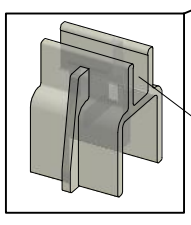

7.12

18

Use for protect and support door glass

Remove the ZAMAK for door assembly

M

N

Use for protect and support door glass

Mounting without threshold bar

Mounting with threshold bar

SILICONE

SILICONE

SILICONE
MIN 100mm

SILICONE
MIN 100mm

Roth Energy and Sanitary Systems

Generation

- Solar systems <
- Heat pump systems <