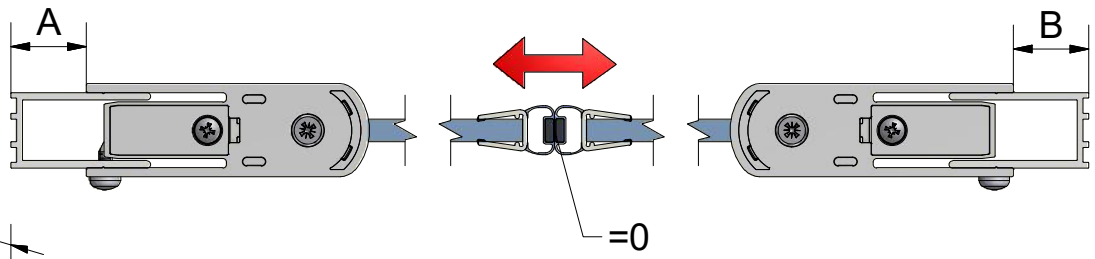

7.12

18

Use for protect and support door glass

Remove the ZAMAK for door assembly

M

N

Use for protect and support door glass

Mounting without threshold bar

Mounting with threshold bar

SILICONE

SILICONE

SILICONE
MIN 100mm

SILICONE
MIN 100mm

Roth Energy and Sanitary Systems

Generation

- Solar systems <
- Heat pump systems <