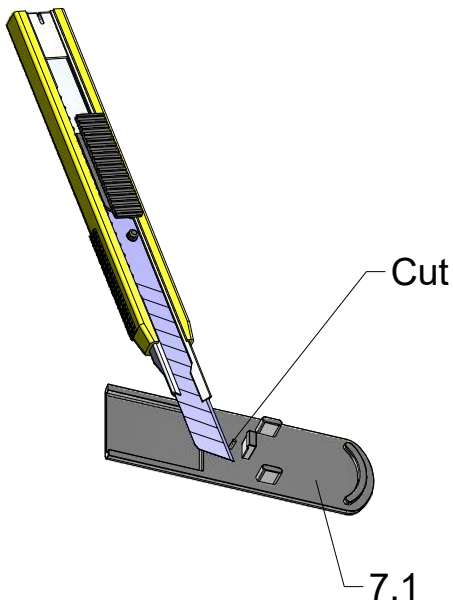

7.12

18

Use for protect and support door glass

Remove the ZAMAK for door assembly

M

N

Use for protect and support door glass

Mounting without threshold bar

Mounting with threshold bar

SILICONE

SILICONE

SILICONE
MIN 100mm

SILICONE
MIN 100mm

Roth Energy and Sanitary Systems

Generation

- Solar systems <
- Heat pump systems <