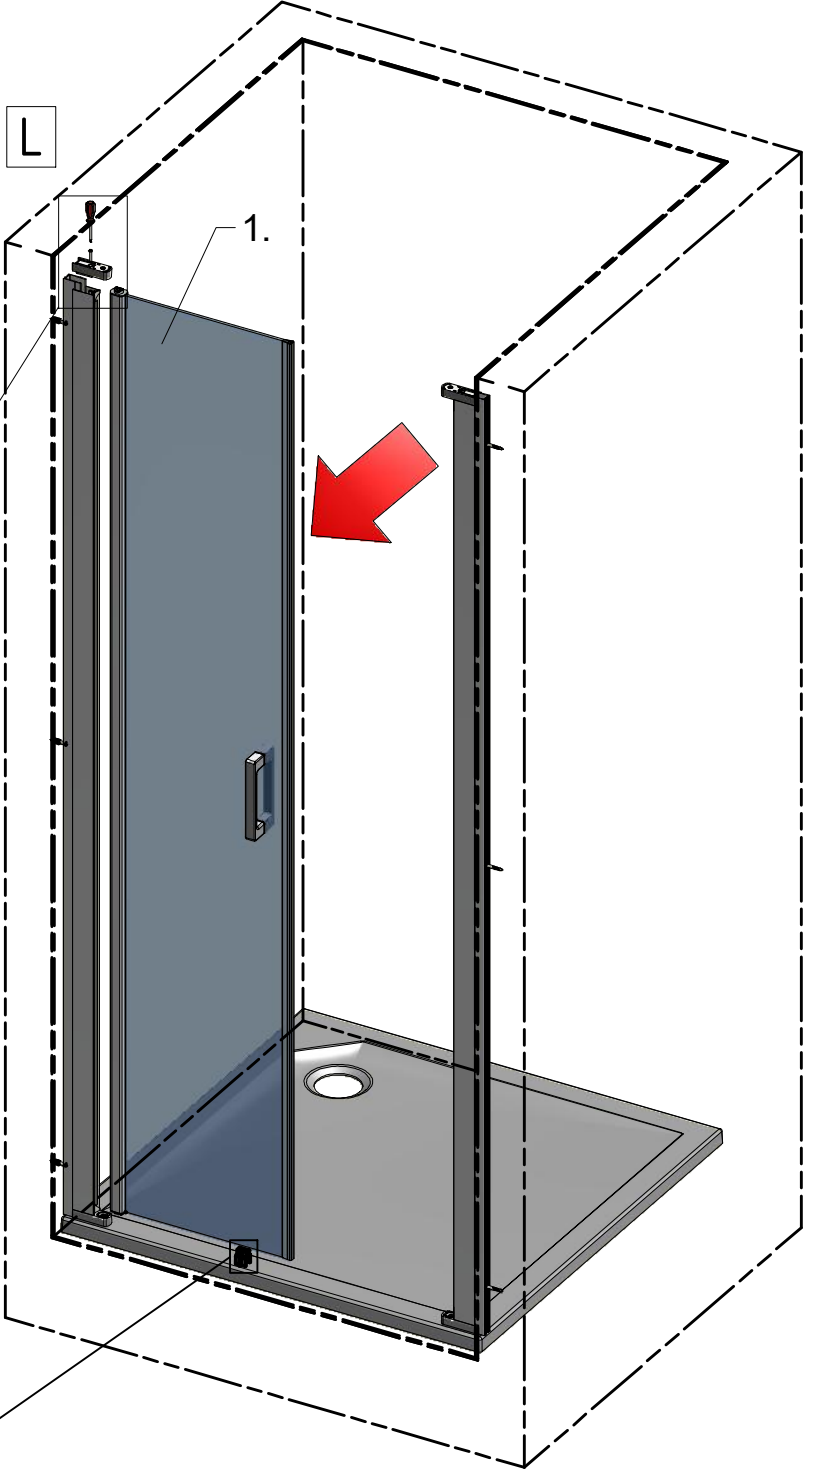

K

Remove the ZAMAK for door assembly

L

1.

2.3

2.5

2.1

2.2

7.12

18

Use for protect and support door glass