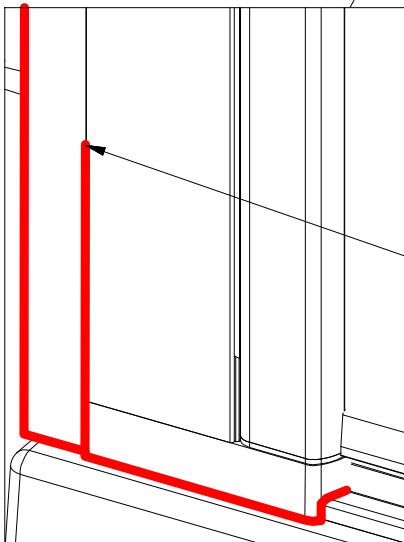

7.12

18

Use for protect and support door glass

Remove the ZAMAK for door assembly

M

N

Use for protect and support door glass

Mounting without threshold bar

Mounting with threshold bar

SILICONE

SILICONE

SILICONE
MIN 100mm

SILICONE
MIN 100mm

Roth Energy and Sanitary Systems

Generation

- Solar systems <
- Heat pump systems <