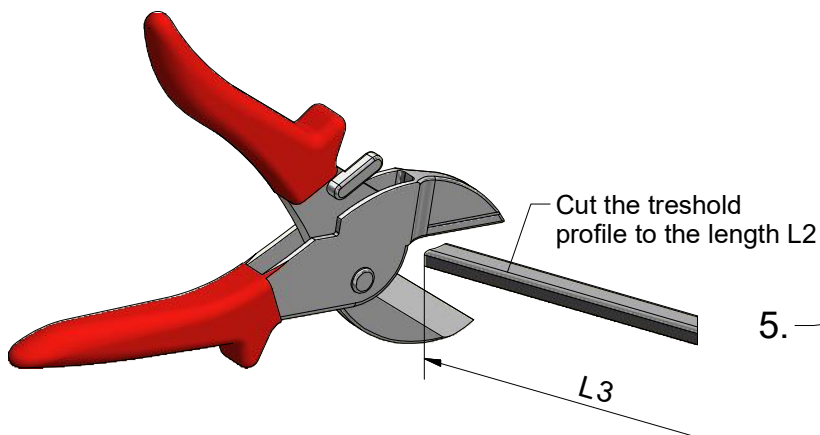

7.12

18

Use for protect and support door glass

Remove the ZAMAK for door assembly

M

N

Use for protect and support door glass

Mounting without threshold bar

Mounting with threshold bar

SILICONE

SILICONE

SILICONE
MIN 100mm

SILICONE
MIN 100mm

Roth Energy and Sanitary Systems

Generation

- Solar systems <
- Heat pump systems <