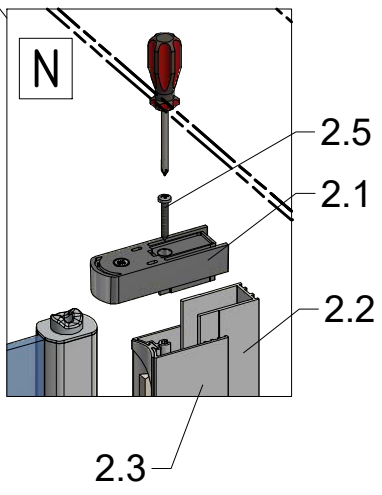

7.12

18

Use for protect and support door glass

Remove the ZAMAK for door assembly

M

N

Use for protect and support door glass

Mounting without threshold bar

Mounting with threshold bar

SILICONE

SILICONE

SILICONE
MIN 100mm

SILICONE
MIN 100mm

Roth Energy and Sanitary Systems

Generation

- Solar systems <
- Heat pump systems <