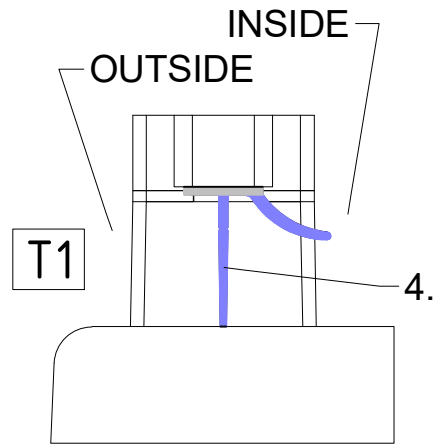

7.12

18

Use for protect and support door glass

Remove the ZAMAK for door assembly

M

N

Use for protect and support door glass

Mounting without threshold bar

Mounting with threshold bar

SILICONE

SILICONE

SILICONE
MIN 100mm

SILICONE
MIN 100mm

Roth Energy and Sanitary Systems

Generation

- Solar systems <
- Heat pump systems <