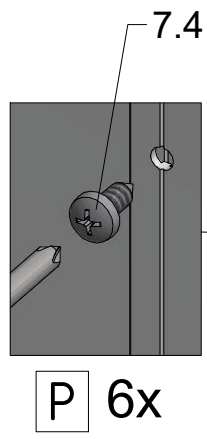

7.12

18

Use for protect and support door glass

Remove the ZAMAK for door assembly

M

N

Use for protect and support door glass

Mounting without threshold bar

Mounting with threshold bar

SILICONE

SILICONE

SILICONE
MIN 100mm

SILICONE
MIN 100mm

Roth Energy and Sanitary Systems

Generation

- Solar systems <
- Heat pump systems <