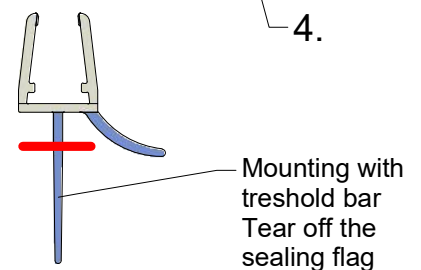

7.12

18

Use for protect and support door glass

Remove the ZAMAK for door assembly

M

N

Use for protect and support door glass

Mounting without threshold bar

Mounting with threshold bar

SILICONE

SILICONE

SILICONE
MIN 100mm

SILICONE
MIN 100mm

Roth Energy and Sanitary Systems

Generation

- Solar systems <
- Heat pump systems <