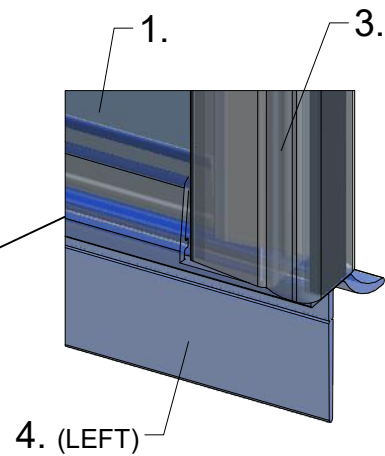

7.12

18

Use for protect and support door glass

Remove the ZAMAK for door assembly

M

N

Use for protect and support door glass

Mounting without threshold bar

Mounting with threshold bar

SILICONE

SILICONE

SILICONE
MIN 100mm

SILICONE
MIN 100mm

Roth Energy and Sanitary Systems

Generation

- Solar systems <
- Heat pump systems <