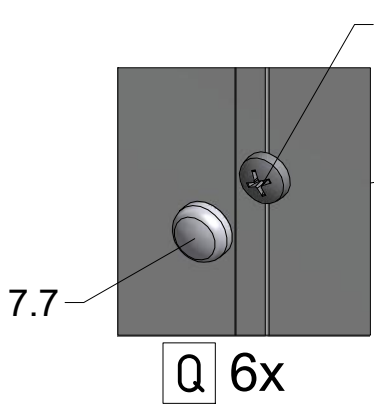

7.12

18

Use for protect and support door glass

Remove the ZAMAK for door assembly

M

N

Use for protect and support door glass

Mounting without threshold bar

Mounting with threshold bar

SILICONE

SILICONE

SILICONE
MIN 100mm

SILICONE
MIN 100mm

Roth Energy and Sanitary Systems

Generation

- Solar systems <
- Heat pump systems <