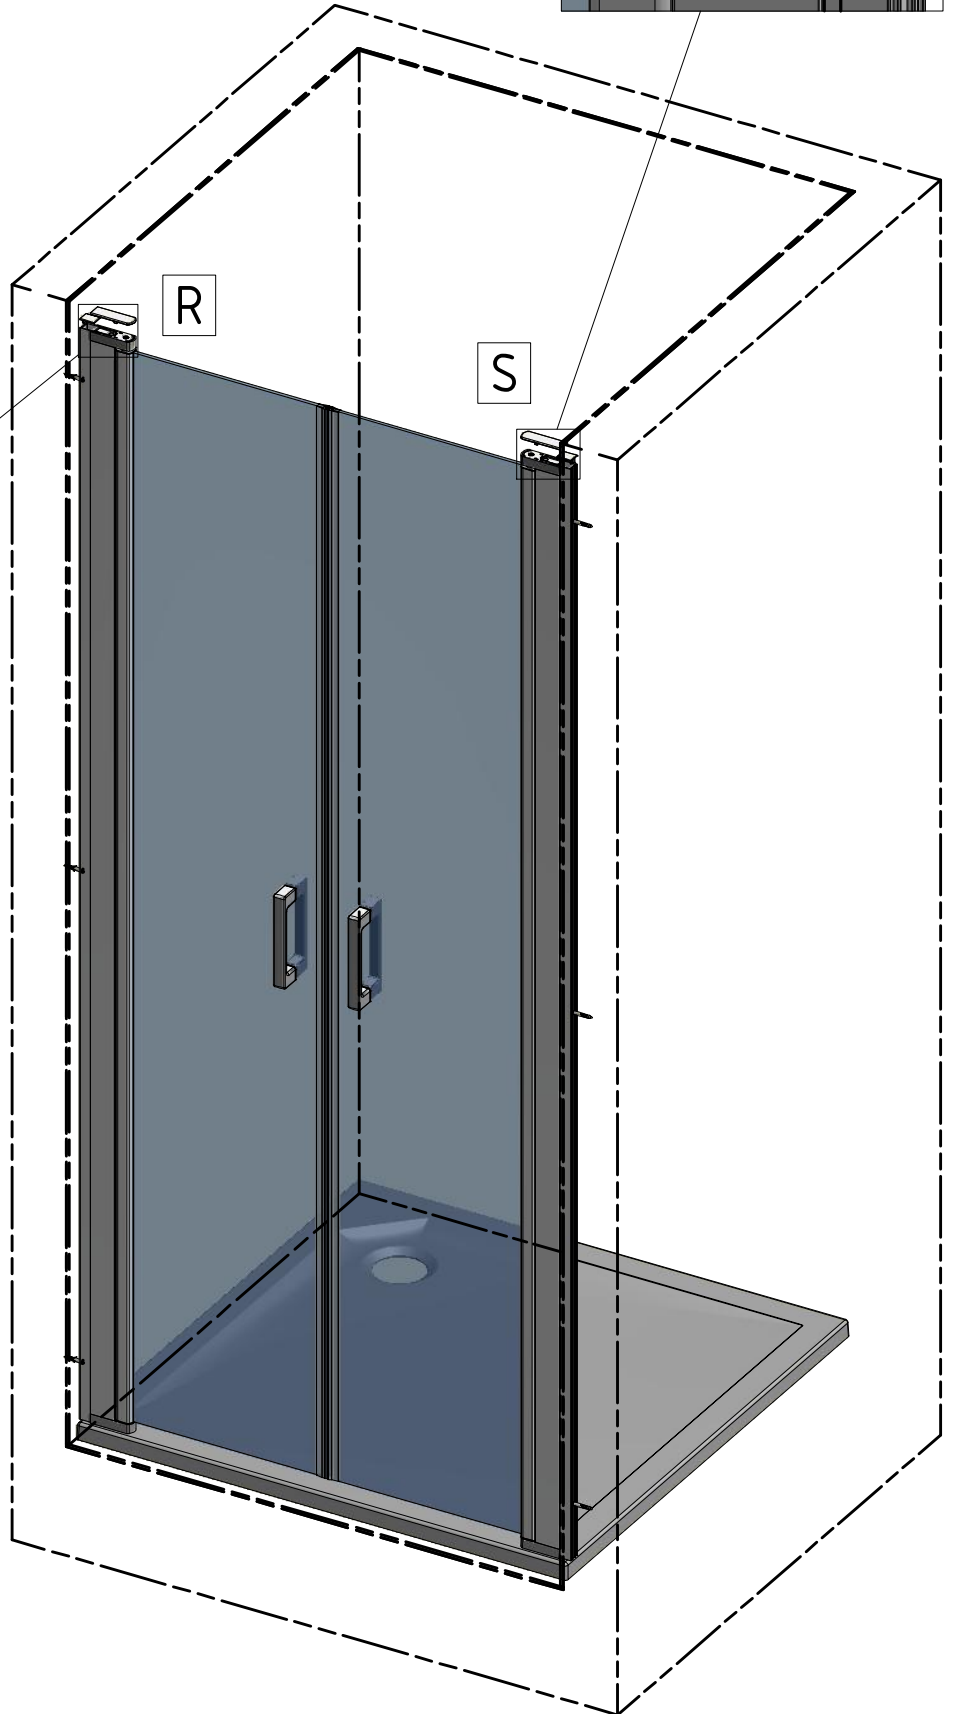

1. V298

SIZE	GLASS + PROFILE	SPARE PART
700	clear glass+brillant	ND02-0921-00-02
750	clear glass+brillant	ND02-0922-00-02
800	clear glass+brillant	ND02-0923-00-02
850	clear glass+brillant	ND02-0924-00-02
900	clear glass+brillant	ND02-0925-00-02
950	clear glass+brillant	ND02-0926-00-02
1000	clear glass+brillant	ND02-0927-00-02
1050	clear glass+brillant	ND02-0928-00-02
1100	clear glass+brillant	ND02-0929-00-02
1150	clear glass+brillant	ND02-0930-00-02
1200	clear glass+brillant	ND02-0931-00-02

7.12

18

Use for protect and support door glass

Remove the ZAMAK for door assembly

M

N

Use for protect and support door glass

Mounting without threshold bar

Mounting with threshold bar

SILICONE

SILICONE

SILICONE
MIN 100mm

SILICONE
MIN 100mm

Roth Energy and Sanitary Systems

Generation

- Solar systems <
- Heat pump systems <