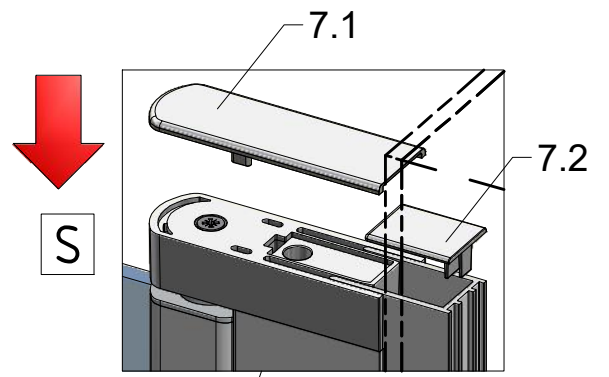

7.12

18

Use for protect and support door glass

Remove the ZAMAK for door assembly

M

N

Use for protect and support door glass

Mounting without threshold bar

Mounting with threshold bar

SILICONE

SILICONE

SILICONE
MIN 100mm

SILICONE
MIN 100mm

Roth Energy and Sanitary Systems

Generation

- Solar systems <
- Heat pump systems <