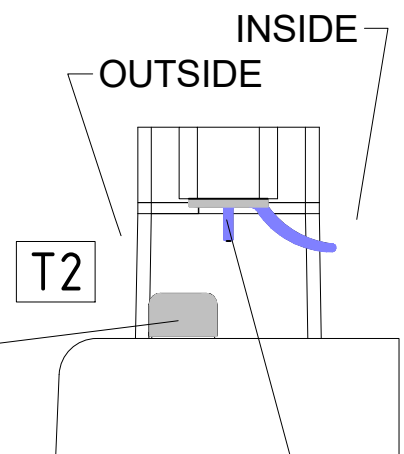

7.12

18

Use for protect and support door glass

Remove the ZAMAK for door assembly

M

N

Use for protect and support door glass

Mounting without threshold bar

Mounting with threshold bar

SILICONE

SILICONE

SILICONE
MIN 100mm

SILICONE
MIN 100mm

Roth Energy and Sanitary Systems

Generation

- Solar systems <
- Heat pump systems <