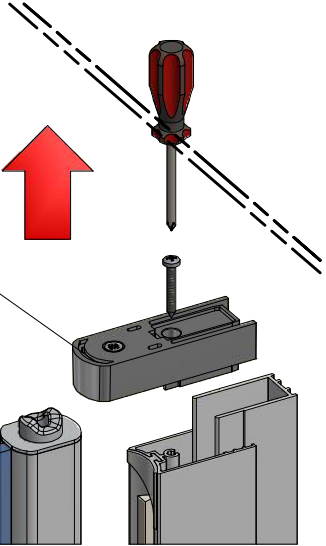

7.12

18

Use for protect and support door glass

Remove the ZAMAK for door assembly

M

N

Use for protect and support door glass

Mounting without threshold bar

Mounting with threshold bar

SILICONE

SILICONE

SILICONE
MIN 100mm

SILICONE
MIN 100mm

Roth Energy and Sanitary Systems

Generation

- Solar systems <
- Heat pump systems <