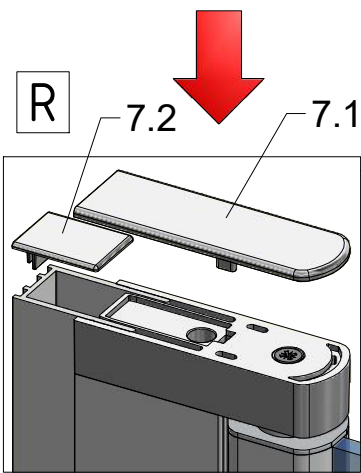

7.12

18

Use for protect and support door glass

Remove the ZAMAK for door assembly

M

N

Use for protect and support door glass

Mounting without threshold bar

Mounting with threshold bar

SILICONE

SILICONE

SILICONE
MIN 100mm

SILICONE
MIN 100mm

Roth Energy and Sanitary Systems

Generation

- Solar systems <
- Heat pump systems <