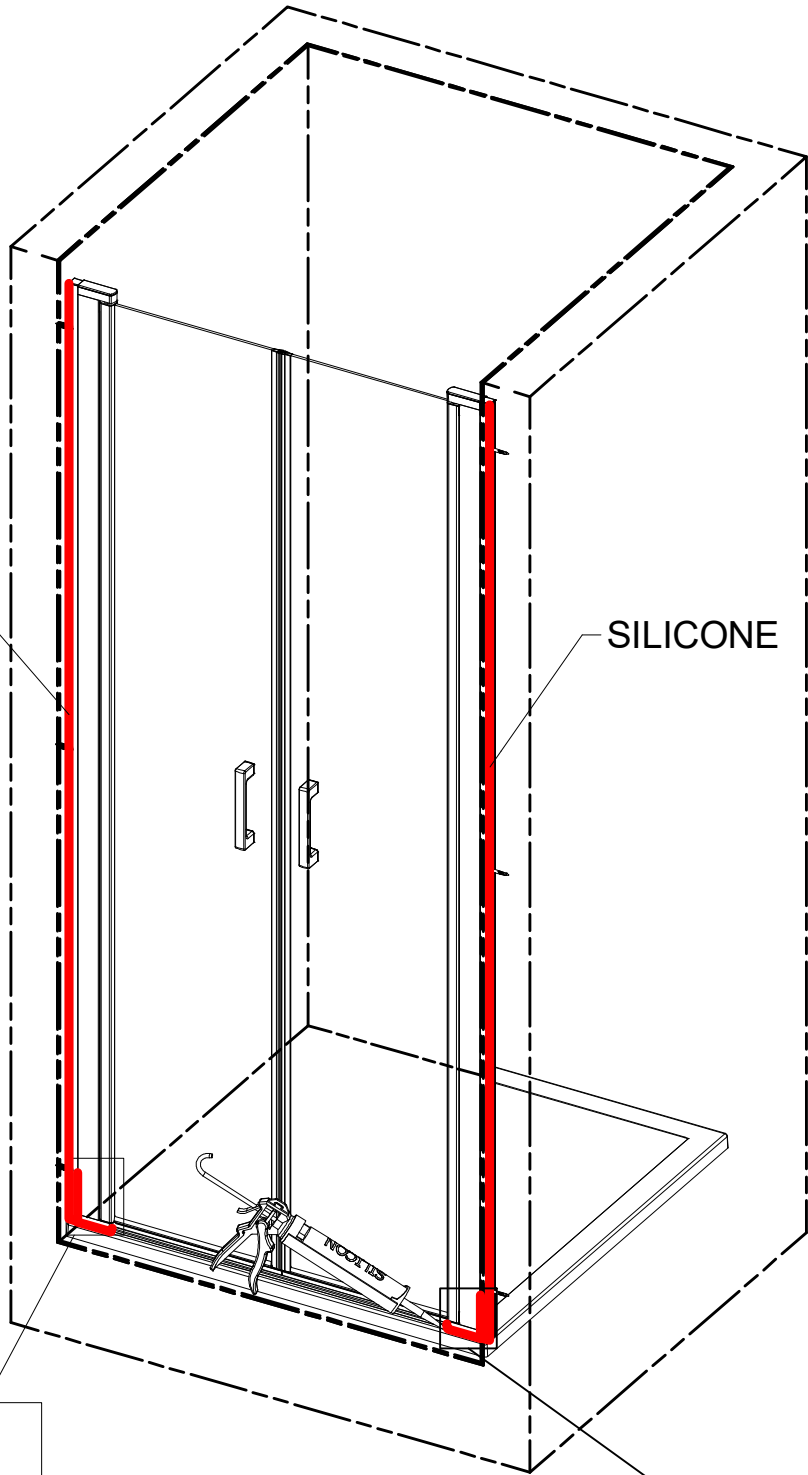

1. V298

SIZE	GLASS + PROFILE	SPARE PART
700	clear glass+brillant	ND02-0921-00-02
750	clear glass+brillant	ND02-0922-00-02
800	clear glass+brillant	ND02-0923-00-02
850	clear glass+brillant	ND02-0924-00-02
900	clear glass+brillant	ND02-0925-00-02
950	clear glass+brillant	ND02-0926-00-02
1000	clear glass+brillant	ND02-0927-00-02
1050	clear glass+brillant	ND02-0928-00-02
1100	clear glass+brillant	ND02-0929-00-02
1150	clear glass+brillant	ND02-0930-00-02
1200	clear glass+brillant	ND02-0931-00-02

7.12

18

Use for protect and support door glass

Remove the ZAMAK for door assembly

M

N

Use for protect and support door glass

Mounting without threshold bar

Mounting with threshold bar

SILICONE

SILICONE

SILICONE
MIN 100mm

SILICONE
MIN 100mm

Roth Energy and Sanitary Systems

Generation

- Solar systems <
- Heat pump systems <