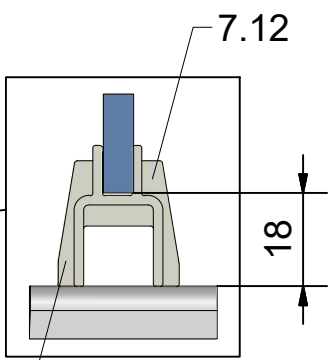

7.12

18

Use for protect and support door glass

Remove the ZAMAK for door assembly

M

N

Use for protect and support door glass

Mounting without threshold bar

Mounting with threshold bar

SILICONE

SILICONE

SILICONE
MIN 100mm

SILICONE
MIN 100mm

Roth Energy and Sanitary Systems

Generation

- Solar systems <
- Heat pump systems <