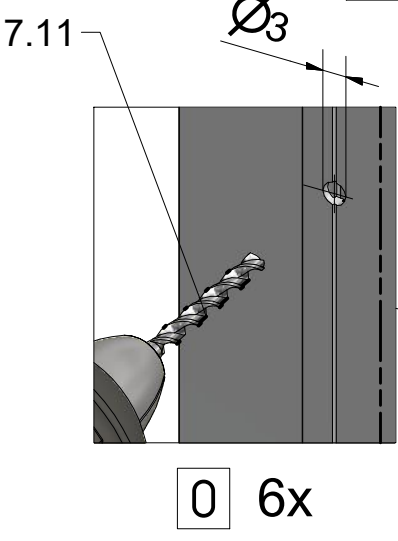

7.12

18

Use for protect and support door glass

Remove the ZAMAK for door assembly

M

N

Use for protect and support door glass

Mounting without threshold bar

Mounting with threshold bar

SILICONE

SILICONE

SILICONE
MIN 100mm

SILICONE
MIN 100mm

Roth Energy and Sanitary Systems

Generation

- Solar systems <
- Heat pump systems <