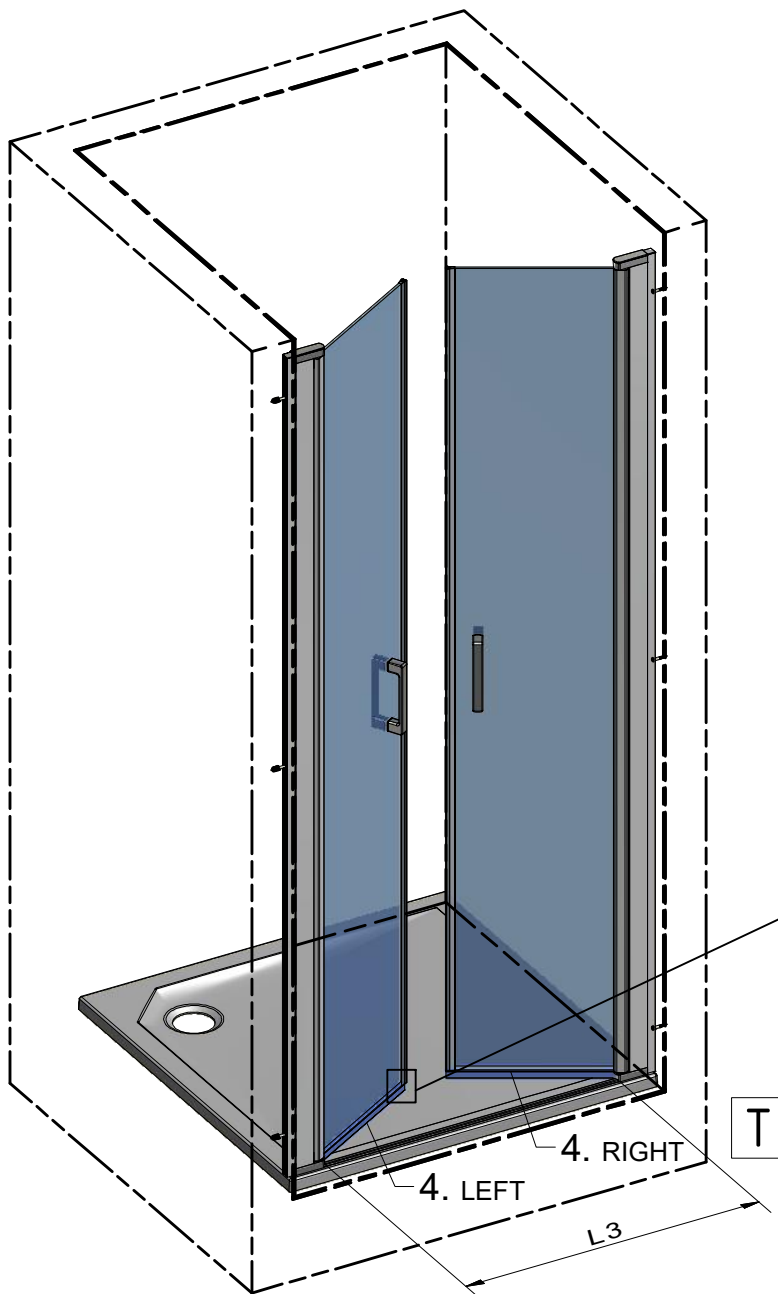

7.12

18

Use for protect and support door glass

Remove the ZAMAK for door assembly

M

N

Use for protect and support door glass

Mounting without threshold bar

Mounting with threshold bar

SILICONE

SILICONE

SILICONE
MIN 100mm

SILICONE
MIN 100mm

Roth Energy and Sanitary Systems

Generation

- Solar systems <
- Heat pump systems <